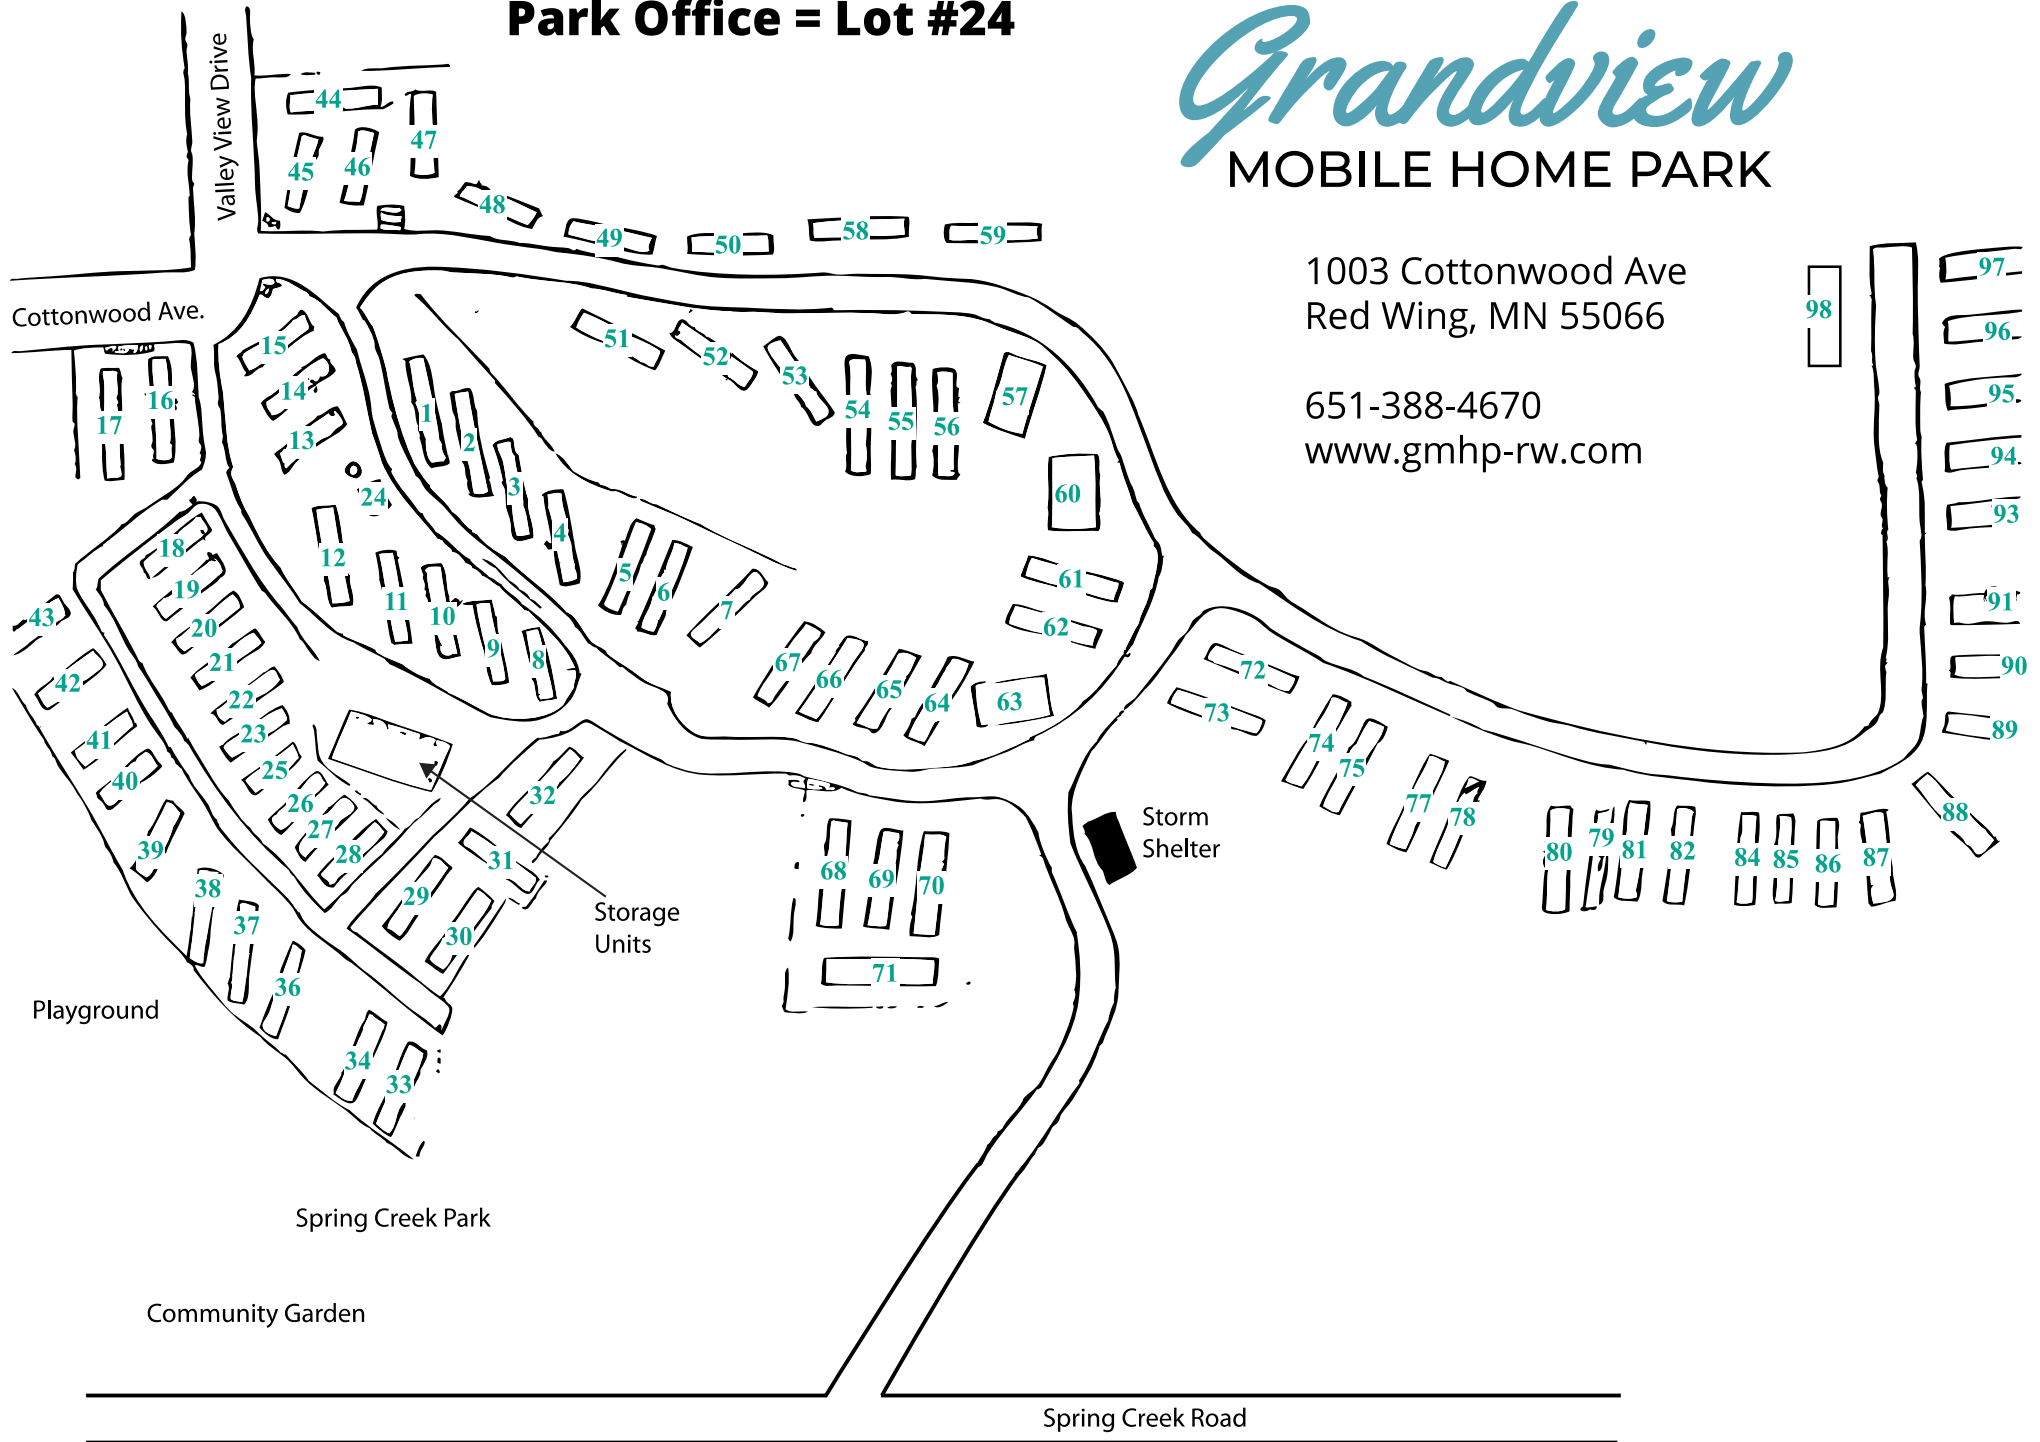

S ← → N

Park Office = Lot #24

Grandview

MOBILE HOME PARK

1003 Cottonwood Ave
Red Wing, MN 55066

651-388-4670
www.gmhp-rw.com

Cottonwood Ave.

Valley View Drive

Playground

Spring Creek Park

Community Garden

Storage Units

Storm Shelter

Spring Creek Road

- 97
- 96
- 95
- 94
- 93
- 91
- 90
- 89

98